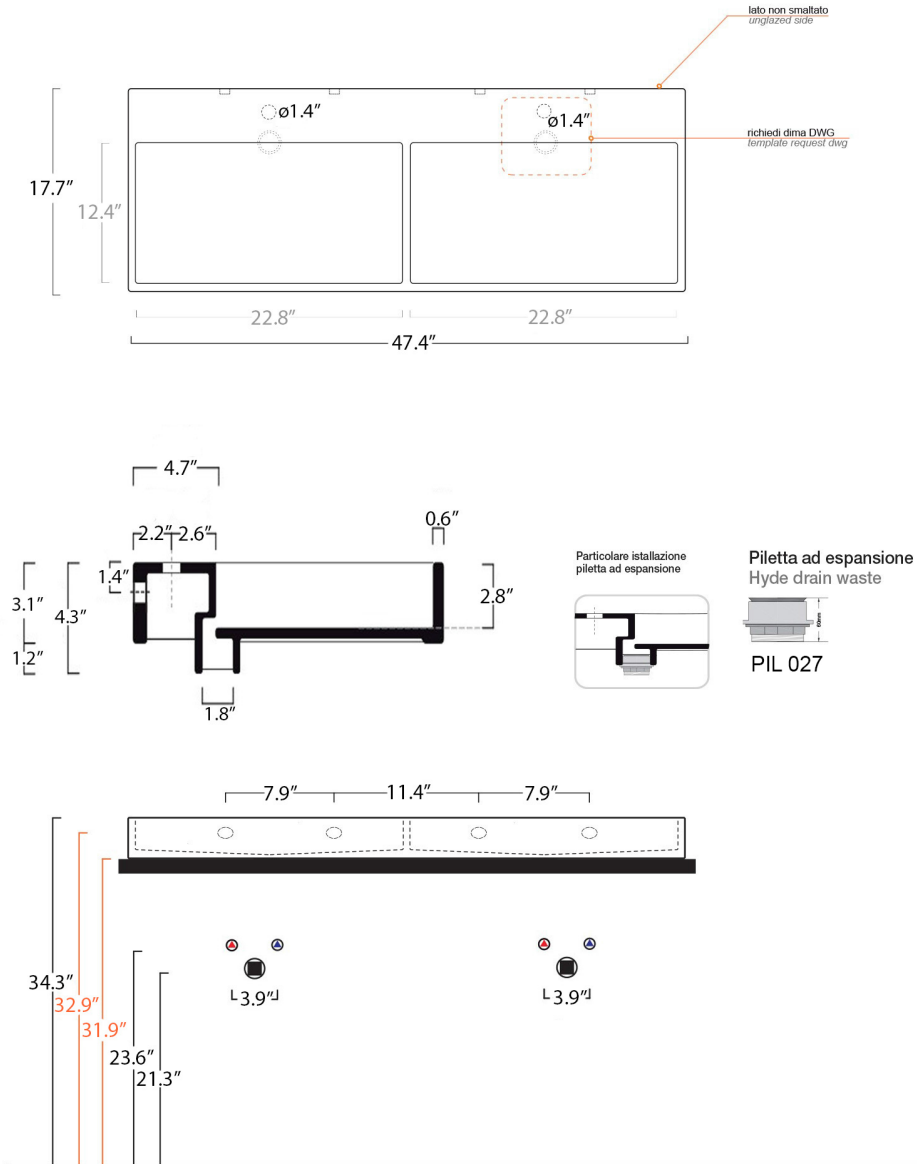

Collection
Urban

Model |
Urban 120

Dimensions Metric

1 inch = 2.54 cm

1 inch = 25.4 mm

WS[®]
BATH
COLLECTIONS

1051 Lea Drive - Collegeville, PA 19426
Tel. 215 513 9400 - Fax 610 831 0215

www.ws bathcollections.com - info@ws bathcollectins.com

Product Specs Sheets

collezione
collection

Urban 120

cod.URL03

Lavabo

wash basin

Dimensioni / dimensions

L 1205 - P 450 - H 80

Troppo pieno / over flow : No/ Yes CL

Peso netto / net weight :56 LBS

Appoggio / sit-on

Sospeso / wall-hung

Collection
Urban

Model |
Urban 120

Dimensions Metric

1 inch = 2.54 cm
1 inch = 25.4 mm

Wall-mount installation

Vessel/ countertop installation

Bolts

Silicone (*optional*)

Collection
Urban

Model |
Urban 120

Dimensions Metric
1 inch = 2.54 cm
1 inch = 25.4 mm

WS[®]
BATH
COLLECTIONS